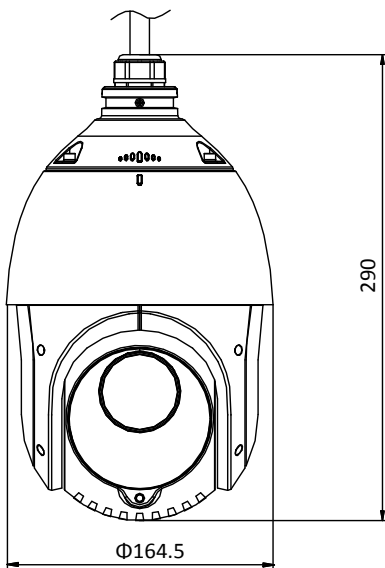

DORI

The DORI (detect, observe, recognize, identify) distance gives the general idea of the camera ability to distinguish persons or objects within its field of view.

It is calculated based on the camera sensor specification and the criteria given by EN 62676-4: 2015.

DORI	Detect	Observe	Recognize	Identify
Definition	25 px/m	63 px/m	125 px/m	250 px/m
Distance (Tele)	2400.0 m (7874.0 ft)	952.4 m (3124.7 ft)	480.0 m (1574.8 ft)	240.0 m (787.4 ft)

Available Model

DS-2DE4425IW-DE (E) 12 VDC & PoE+ (802.3 at, class 4)

Dimensions

Unit: mm

Accessory

Included:

ASW0081-1220002W
Power adapter

DS-1618ZJ
Wall Mount

Optional:

DS-1602ZJ
Wall Mount