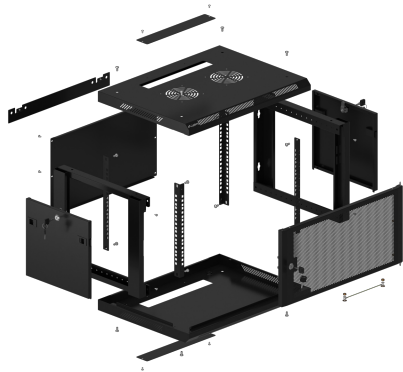

WF01-6406-23B

# 19" RACKMOUNT CABINET

## PRODUCT FEATURES:

- Made of high quality steel
- Designed for self-assembly (FLAT PACK)
- Numbered vertical mounting rails
- Optional mounting of casters
- Wall mounting bracket included

## PRODUCT SPECIFICATION:

Type of cabinet	Wall mount
Size	19"
ICT height	6 U
Working depth	379,5 mm
Front door type	Perforation
Maximum static load	60 kg
Thermostat	No
LCD panel	No
RAL color	RAL9004
Weatherproof rating	IP20
Front door thickness	1,5 mm
Upper & lower panel thickness	1,2 mm
Side panel thickness	1 mm
Mounting rails thickness	1,5 mm
Frame thickness	1,2 mm
Other elements sheet thickness	1,2 mm
Depth	450 mm
Width	600 mm
Height	379 mm
Weight	14 kg
Standard	ANSI/EIA RS-310-D, DIN 41491/PART 1, DIN 41494/PART 7, ETSI, IEC297-2:1982
Grounding Details	Front door, Bottom panel
Included Accessories	User guide, Grounding cable, M6 screws, Mounting bracket, Front lock, Side locks, Set of assembly elements