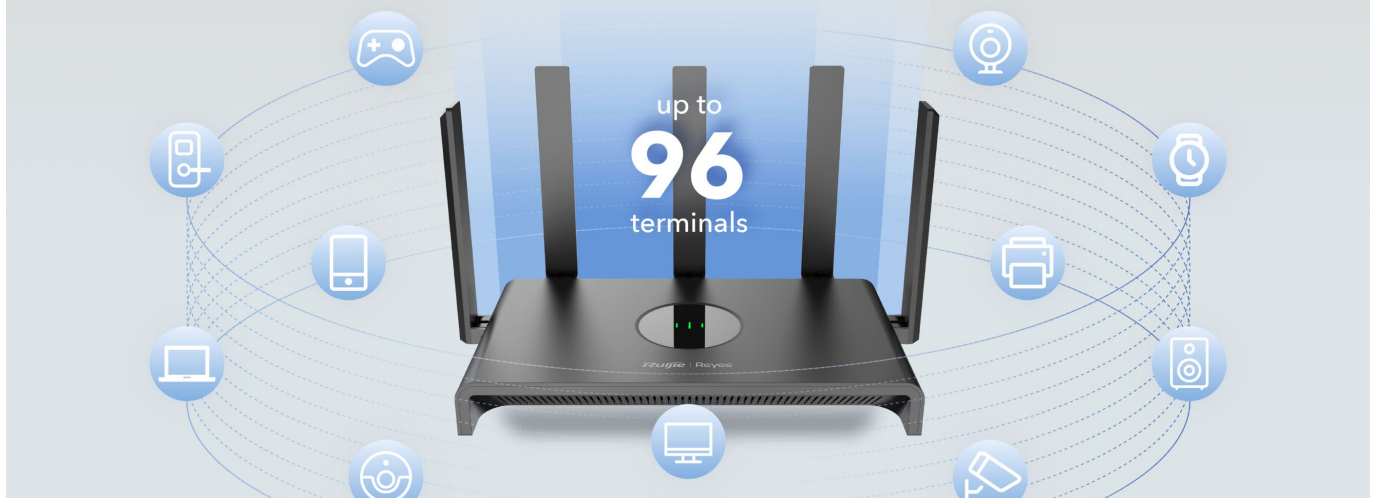

Highlight Features

RG-EW1300G

Superior Wi-Fi Performance for Entry-level Gigabit Network

It's our mission to provide you high-quality online moment.

4 Gigabit Ethernet ports

Dual-core hyper-threading CPU

802.11ac Wave2

1267 Mbps

AC1300 Dual Band WiFi Meets your Smooth Networks Needs

You can effortlessly connect multiple devices and enjoy seamless streaming using the dual 2.4GHz and 5GHz bands.

Concurrently Support Multiple Devices Connection

Dual-Band integration together with the MU-MIMO technology offer low interference and fast speed internet to up to 96 terminals simultaneously.

Highlight Features

The image shows the back panel of a black Ruijie router. On the left, there are three Ethernet ports labeled 1, 2, and 3/PTV. On the right, there is a yellow WAN port, a DC power jack, a Reset button, and a Mesh button. Blue lines connect the WAN port to a label 'Gigabit LAN Port' and the three LAN ports to a label 'Gigabit WAN Ports'.

Gigabit Upgrade ! 10 x Faster !

Boasting Gigabit Ethernet ports, including 1 WAN and 4 LAN, this powerhouse router accelerates your internet up to a staggering 10 times faster than regular Ethernet connections.