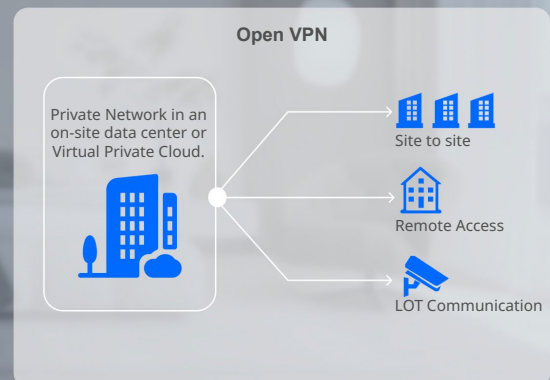

Gigabit Upgrade ! 10 x Faster !

Boasting Gigabit Ethernet ports, including 1 WAN and 4 LAN, this powerhouse router accelerates your internet up to a staggering 10 times faster than regular Ethernet connections.

Full Coverage, Easy Setup, Seamless Roaming Amazed by **Reyee Mesh**

Advanced functions make your network

Simpler

Safer

Agiler

Highlight Features

Advanced functions make your network

Simpler